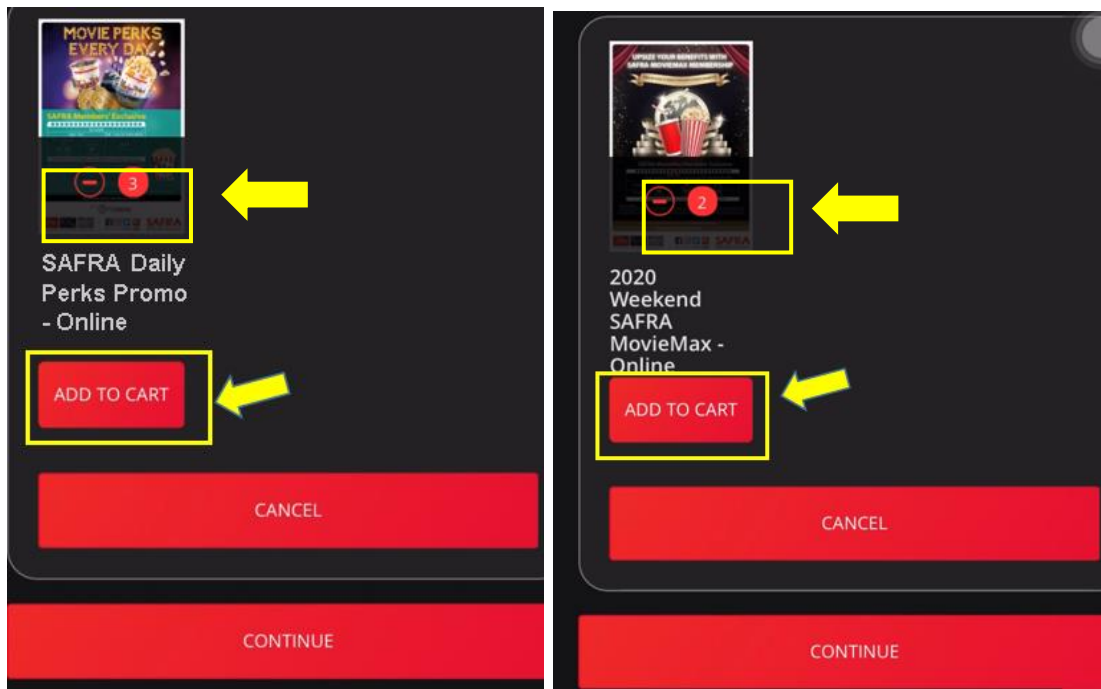

4. Purchase the additional movie tickets with either options. Adjust the quantity accordingly before adding to cart.

(i) MovieMax discount (for **MovieMax members at selected MovieMax locations ONLY**)

OR

(ii) SAFRA Daily perks promotion (**Available at all Shaw Theatres**)