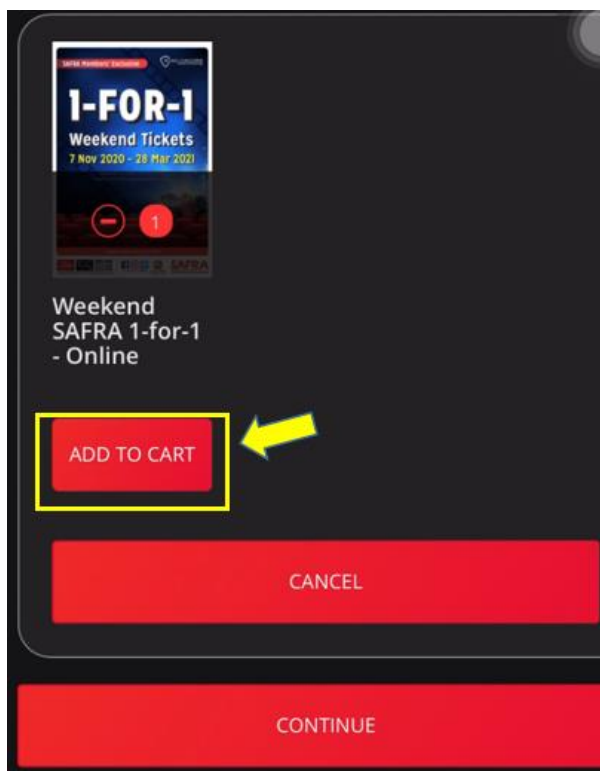

SAFRA - Nachos Combo

ADD COMBO

CANCEL DISCOUNT

Help

3. Check that **SAFRA 1 for 1 Weekend** promotional price is applied before making payment. Upon payment, your booking confirmation and e-tickets will be emailed to you by Shaw Theatres.

Additional Information (if member purchases more tickets within the same transaction).

1. Repeat Step (1)
2. Select total number of tickets you would like to purchase (e.g. 5 tickets)
3. Click on **SAFRA 1 for 1 Weekend** and add to cart.