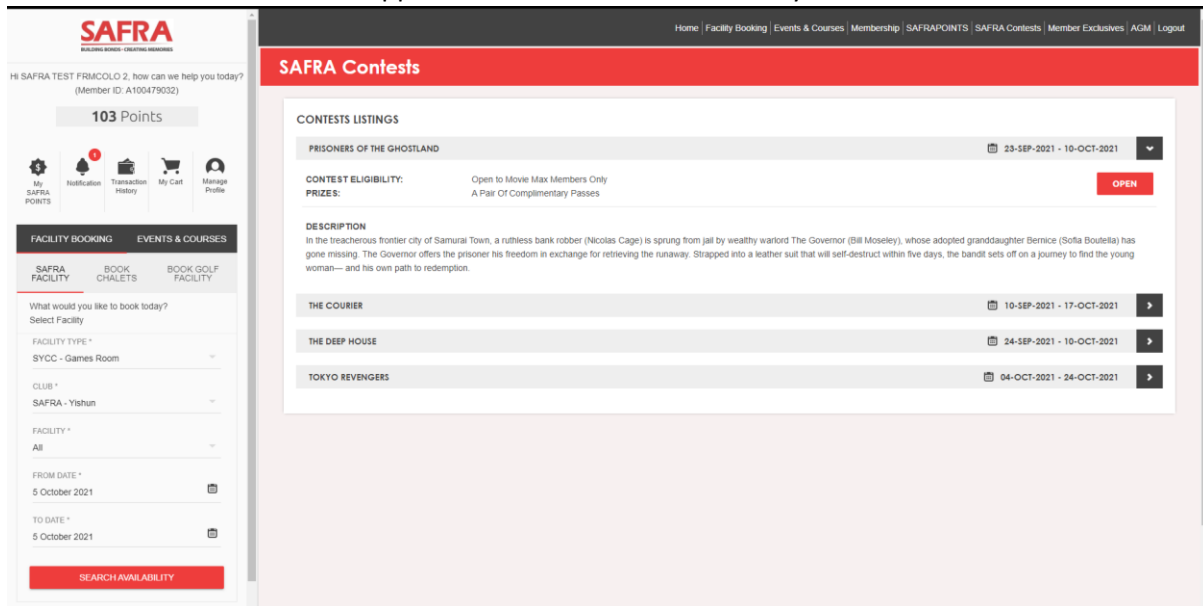

3. Select the contest you wish to participate and follow the instructions accordingly. Best of luck!

Note that some contests are applicable to selected members only.