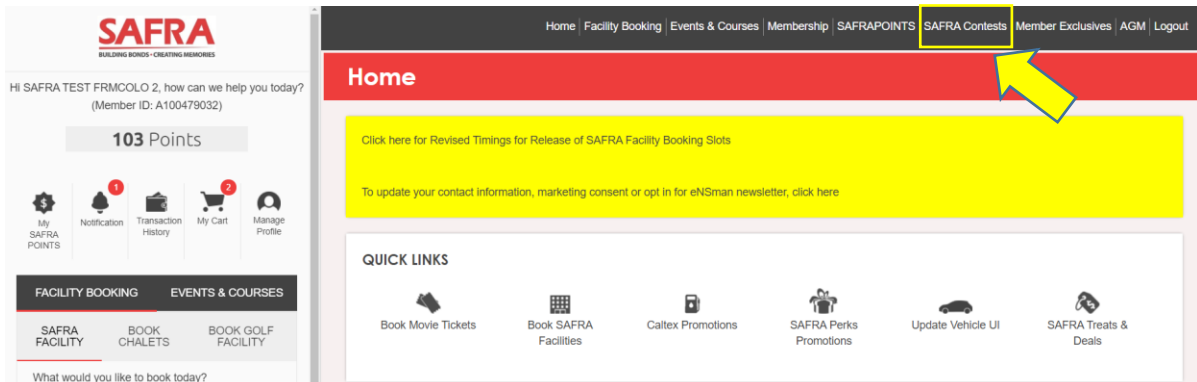

## HOW TO JOIN CONTEST (Desktop and Mobile version)

### Desktop Version

1. Log in to your [mSAFRA](#) account.

2. Click on 'SAFRA Contests' on the top toolbar, please adjust your screen size to <120% if you are unable to see the toolbar.

3. Select the contest you wish to participate and follow the instructions accordingly. Best of luck!