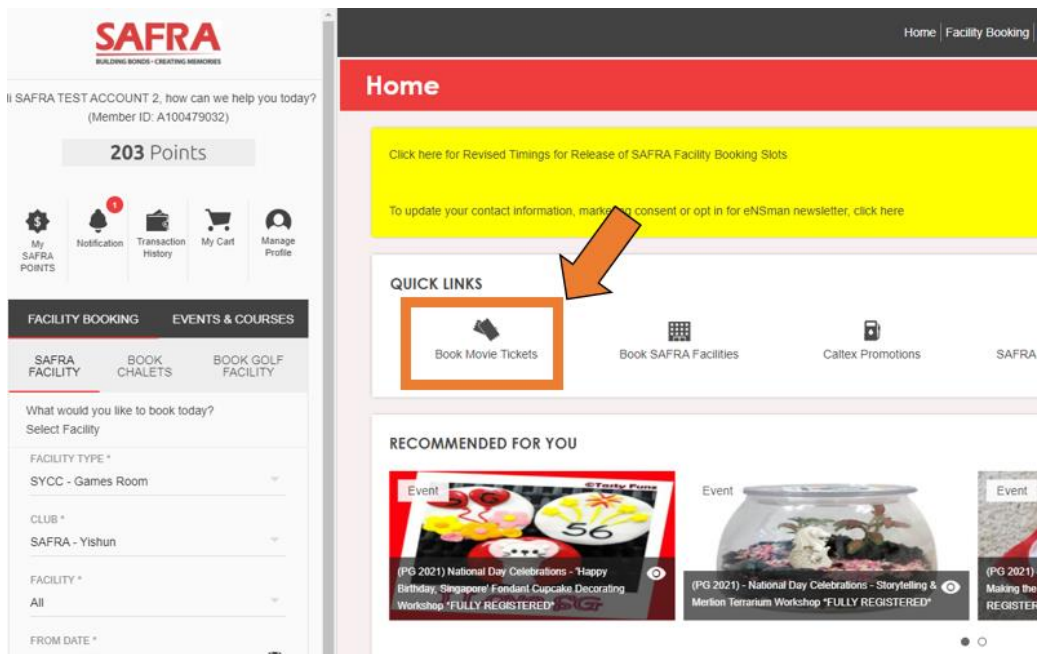

Where do I purchase Shaw movie tickets?

(Alternatively, you may click on [here](#) for a step-by-step video tutorial)

1. Click on the [Book Movie Tickets] icon after logging in to your [SAFRA account](#)

2. You will be directed to the “Special Privileges for SAFRA & MovieMax Members” page. Click [Book Now] to proceed.

3. Choose the preferred movie, select preferred timing and seats.

The screenshot shows the Shaw Theatres website interface. At the top, there's a navigation bar with 'Today, Wed, 21 Nov 2018', 'All Movies', 'All Theatres', 'SHOWTIMES', and 'CHECK BOOKING'. The main heading is 'Movies & Showtimes'. Below this, there's a date selector for 'WED 21 NOV 2018'. The featured movie is 'Fantastic Beasts: The Crimes of Grindelwald' with a PG rating and a 2 hr 14 mins runtime. Showtimes are listed as 5:30 PM*, 6:30 PM*, 6:40 PM* (IMAX 3D), 7:30 PM*, 8:30 PM*, 9:30 PM*, and 9:40 PM* (IMAX 3D). Another movie, 'Disney's Ralph Breaks the Internet: Wreck-It Ralph 2', is also visible with showtimes at 7:00 PM* and 9:30 PM*.

The screenshot shows the seat selection interface for 'Fantastic Beasts: The Crimes of Grindelwald' at Shaw Theatres Lido Hall 4 on Wednesday, 21 Nov 2018 at 5:30 PM. The main heading is 'SEATS'. Below this is a large grid of seats, with some seats highlighted in yellow (Selected Seats), green (On hold), and blue (Wheel Chair Seats). A 'VIEW' button is located at the bottom right of the seat grid. A legend at the bottom left explains the seat status: Available Seats (grey), Selected Seats (yellow), On hold (green), Unavailable Seats (grey), and Wheel Chair Seats (blue).