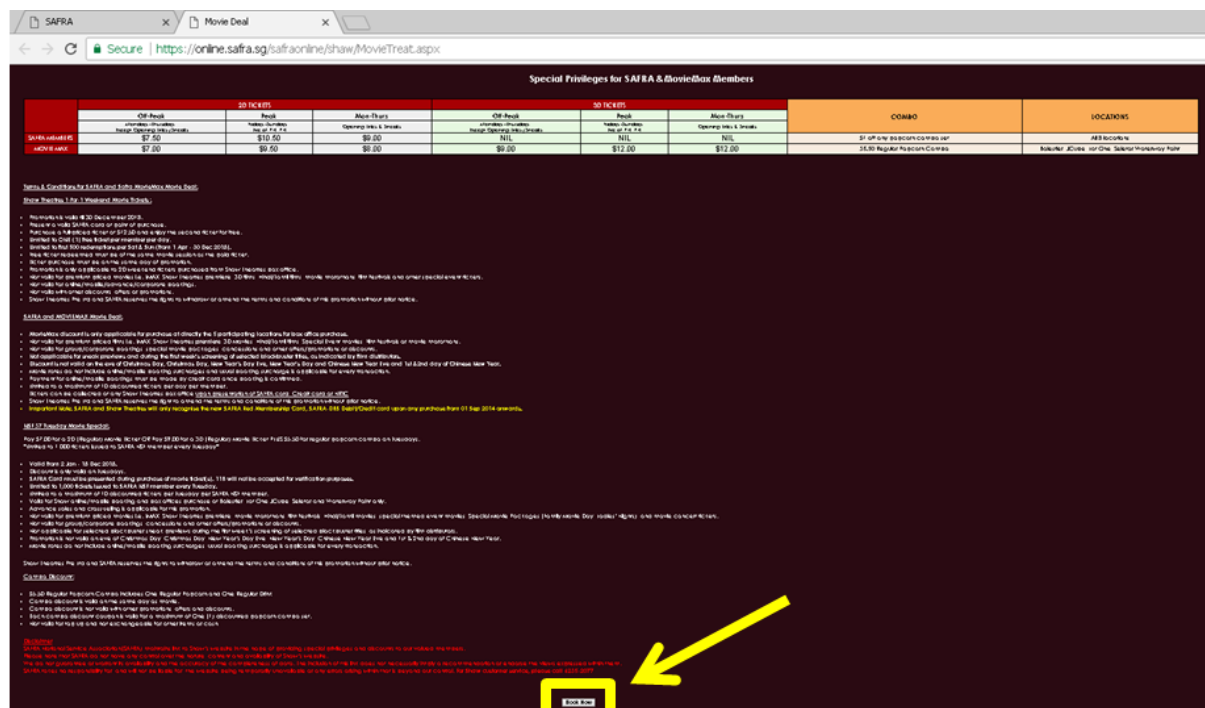

Where do I purchase Shaw movie tickets?

(Alternatively, you may click on [here](#) for a step-by-step video tutorial)

1. Click on the [Book Movie Tickets] icon after logging in to your [SAFRA account](#)

2. You will be directed to the “Special Privileges for SAFRA & MovieMax Members” page. Click [Book Now] to proceed.

3. Choose the preferred movie, select preferred timing and seats.

The screenshot shows the Shaw Theatres website interface. At the top, there's a navigation bar with 'Today, Wed, 21 Nov 2018', 'All Movies', 'All Theatres', 'SHOWTIMES', and 'CHECK BOOKING'. The main heading is 'Movies & Showtimes'. Below this, there's a date selector for 'WED 21 NOV 2018'. The featured movie is 'Fantastic Beasts: The Crimes of Grindelwald' with a PG rating and a 2 hr 14 mins runtime. Showtimes are listed as 5:30 PM*, 6:30 PM*, 6:40 PM* (IMAX 3D), 7:30 PM*, 8:30 PM*, 9:30 PM*, and 9:40 PM* (IMAX 3D). Another movie, 'Disney's Ralph Breaks the Internet: Wreck-It Ralph 2', is also visible with showtimes at 7:00 PM* and 9:30 PM*.

The screenshot shows the seat selection interface for 'Fantastic Beasts: The Crimes of Grindelwald' at Shaw Theatres Lido Hall 4 on Wednesday, 21 Nov 2018 at 5:30 PM. The main heading is 'SEATS'. Below this is a large grid of seats, with some seats highlighted in yellow (Selected Seats), green (On hold), and blue (Wheel Chair Seats). A 'VIEW' button is located at the bottom right of the seat grid. A legend at the bottom left explains the seat status: Available Seats (grey), Selected Seats (yellow), On hold (green), Unavailable Seats (grey), and Wheel Chair Seats (blue).